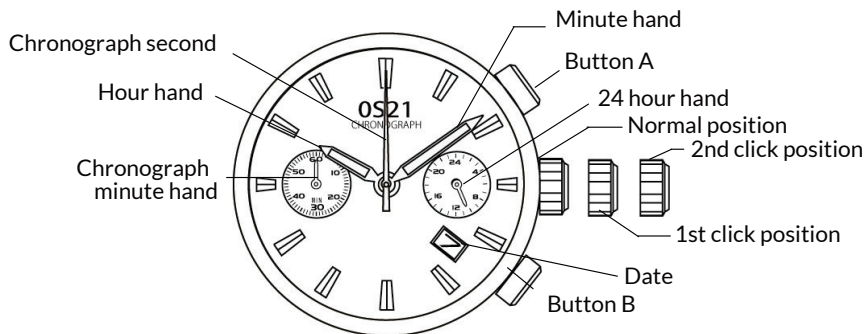

HARDING

MIYOTA

INSTRUCTION MANUAL FOR MIYOTA WATCH MOVEMENT CALIBER NO. 0S21

CHRONOGRAPH FUNCTION: CENTER SECOND HAND CHRONOGRAPH 1/1 sec.

BATTERY: SR927W

- A) DISPLAYS AND BUTTONS
- B) SETTING THE TIME
- C) SETTING THE DATE
- D) USING THE CHRONOGRAPH
- E) CHRONOGRAPH RESET (INCL. AFTER REPLACING BATTERY)

A) DISPLAYS AND BUTTONS

B) SETTING THE TIME

1. Pull the crown out to the 2nd position.
2. Turn the crown to set hour and minute hands.

C) SETTING THE DATE

1. Pull the crown out to the 1st position.
2. Turn the crown counter-clockwise to set the date.
*If the date is set between the hours of around 9:00 PM and 1:00 AM, the date may not change on the following day.
3. After the date has been set, push the crown back to the normal position.

D) USING THE CHRONOGRAPH

This chronograph is able to measure and display time in 1/1 second united up to maximum of 59 minutes 59 seconds.

Measuring time with the chronograph

1. The chronograph can be started and stopped each time button "A" is pressed.
2. Pressing button "B" resets the chronograph and the chronograph second hand, chronograph minute hand, and chronograph hour hand return to zero position.

1. Pull the crown out to the 2nd position.
2. Press button "A" to set the chronograph second hand to the zero position. The chronograph hand can be advanced rapidly by continuously pressing button "A".
3. Once the hand have been reset to zero position, push the crown back to the normal position.